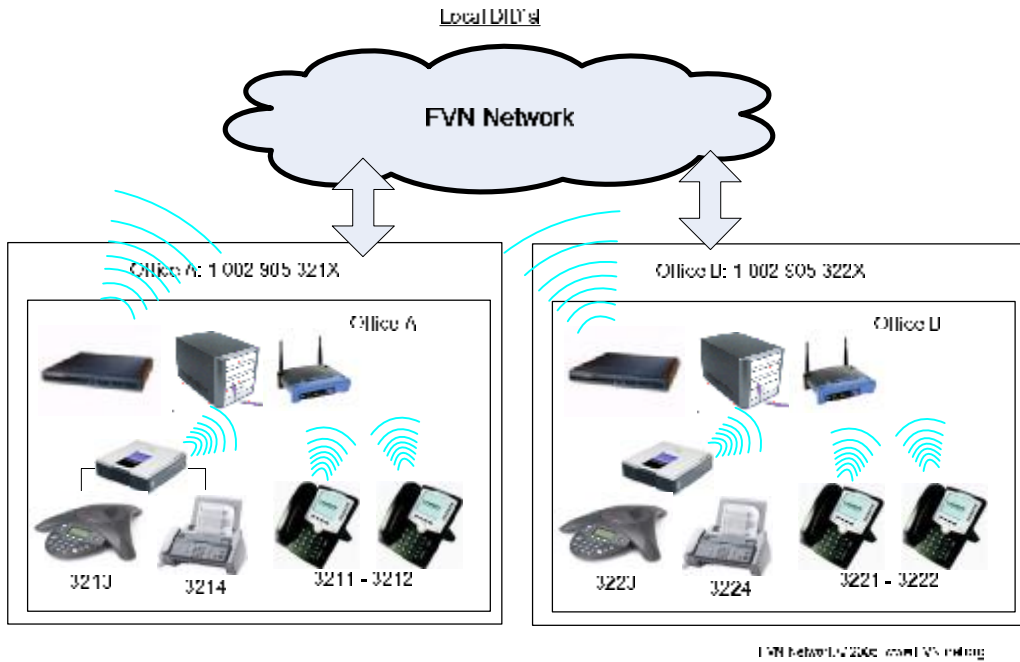

Pic 2. Corporate Phone Network