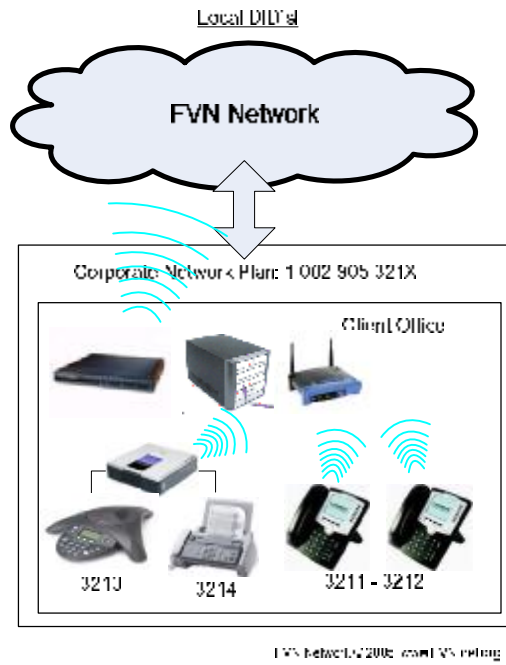

ARTICLE 2. CONNECTION SCHEMA

Pic 1. Mobile Small Office